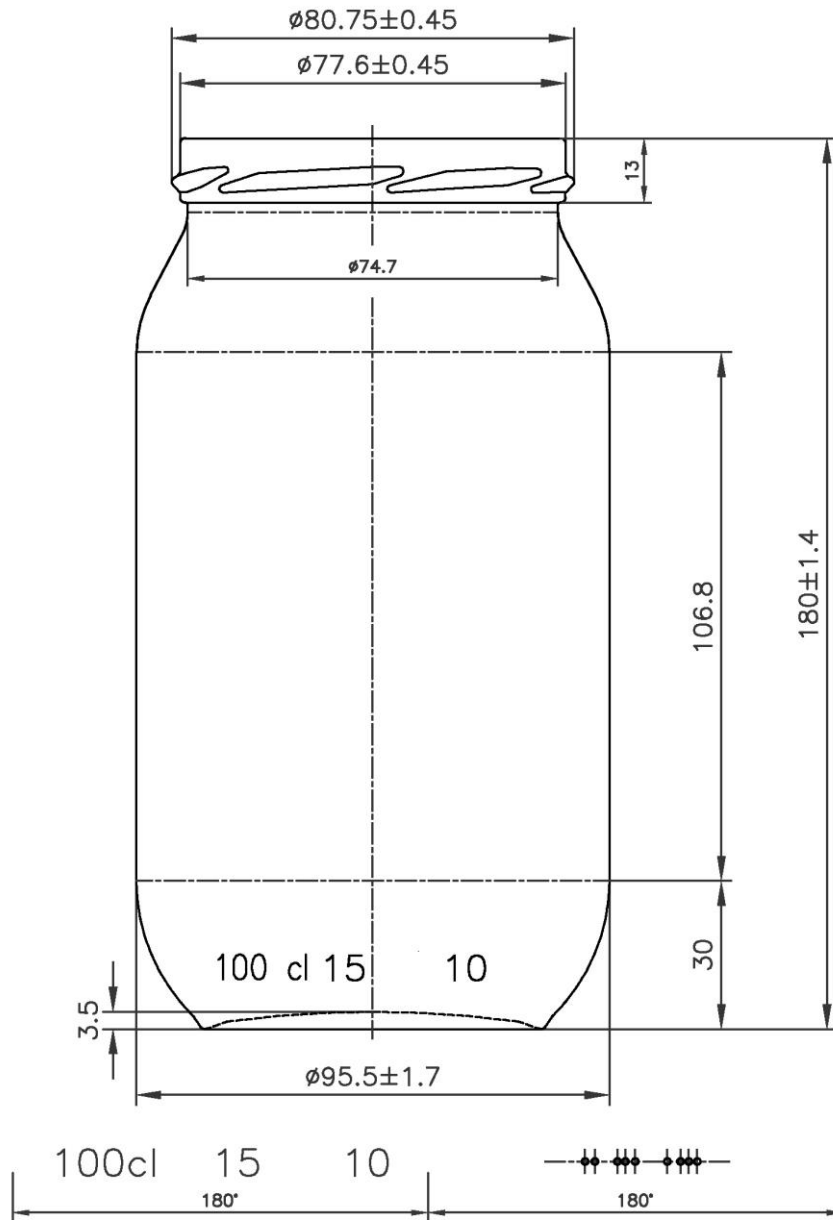

alevgor glass

Jar 1000 ml TO 82 G

Code	1491
Capacity	1000 ml
Weight	375 g
Units per pallet	1872